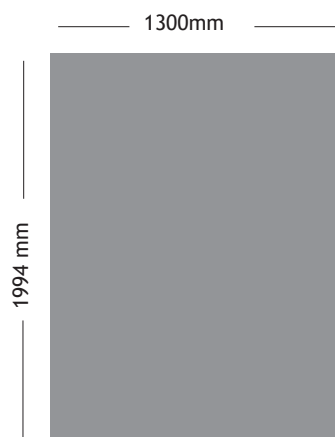

Buyers Lounge Lower Level

Poster
BL1b - BL 9b

€ 800 per poster
(production costs included)