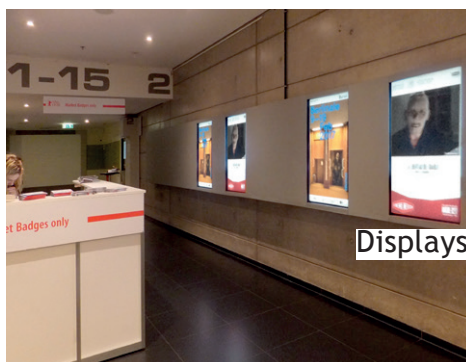

15-23 FEB 2018

ADVERTISING SPACES

To book space, please contact our advertising department: efm-advertising@berlinale.de

Banner & Digital Displays at CinemaxX

CinemaxX Market Cinema Entrance and Stairs: basement to ground floor & ground to first floor

CinemaxX Entrance digital displays

CinemaxX Market Cinema Entrance digital displays

prices upon request

Screen in front of market cinemas
Screen: S1

1 minute loop x 10 secs
format: 4:3
resolution: 1024 x 768 pixel
file H264 / MPG 4