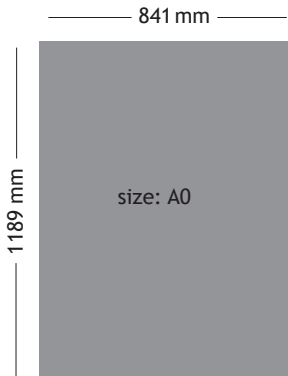

Horizontal Banner at Main Entrance

size: W 2500 x H 1400 mm

size LB2: W 3500 x H 1400 mm

€ 3,500

(production costs included)

& at Entrances to Atrium

sizes:

W 3450 x H 1400 mm

size: 46”
 resolution: 1080 x 1920 pixel, 72 dpi
 format: 9:16
 file format: jpeg

Price per poster in rotation, at MGB only:
 € 750

Price per poster in rotation, at all five locations:
 € 1,500

MGB, Marriott & CineStar on free-standing display units
 CinemaxX, Zoo Palast on cinema monitors

BM

resolution 1920 x 1080 pixel

format 16:9

file H264 / MPG 4

PAL

€ 750 per minute trailer or promo reel

15-23 FEB 2018

Poster inside MGB Lift

size: W 841 x H 1189 mm

€ 1,600
(production costs included)

Large Poster
at various locations

Supply posters ready for mounting or order through the EFM.

€ 1,100
(production costs included)

E Steps (Main Entrance)