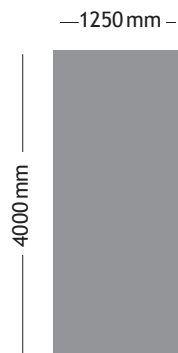

Vertical Banner at various locations

€ 3,275
(production costs included)