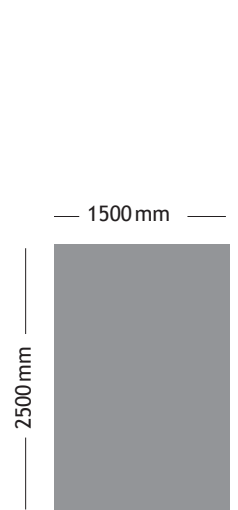

Illuminated Banner at Main Entrance

€ 5,000
(production costs included)