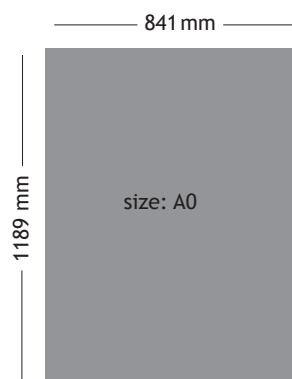

Horizontal Banner at Main Entrance

size: W 2500 x H 1400 mm

size LB2: W 3500 x H 1400 mm

€ 3,500

(production costs included)

& at Entrances to Atrium

sizes:

W 3450 x H 1400 mm

W 3350 x H 1300 mm

W 3600 x H 1400 mm

€ 3,500

(production costs included)

Banner at Rotunda /
Main Entrance Lobby

size: W 1400 x H 2000 mm

€ 2,710

(production costs included)

size: W 841 x H 1189 mm

€ 1,600
(production costs included)

Large Poster
at various locations

Supply posters ready for mounting or order through the EFM.

€ 1,100
(production costs included)

E Steps (Main Entrance)

L Steps (Lobby to Rotunda)

RE Steps (Registration Entrance)

Further information and prices available on request
(all steps 5000 mm x 90 mm)

15-23 FEB 2018

MGB Buyers Lounge

Buyers Lounge Upper Level

Poster
BL1a - BL5a