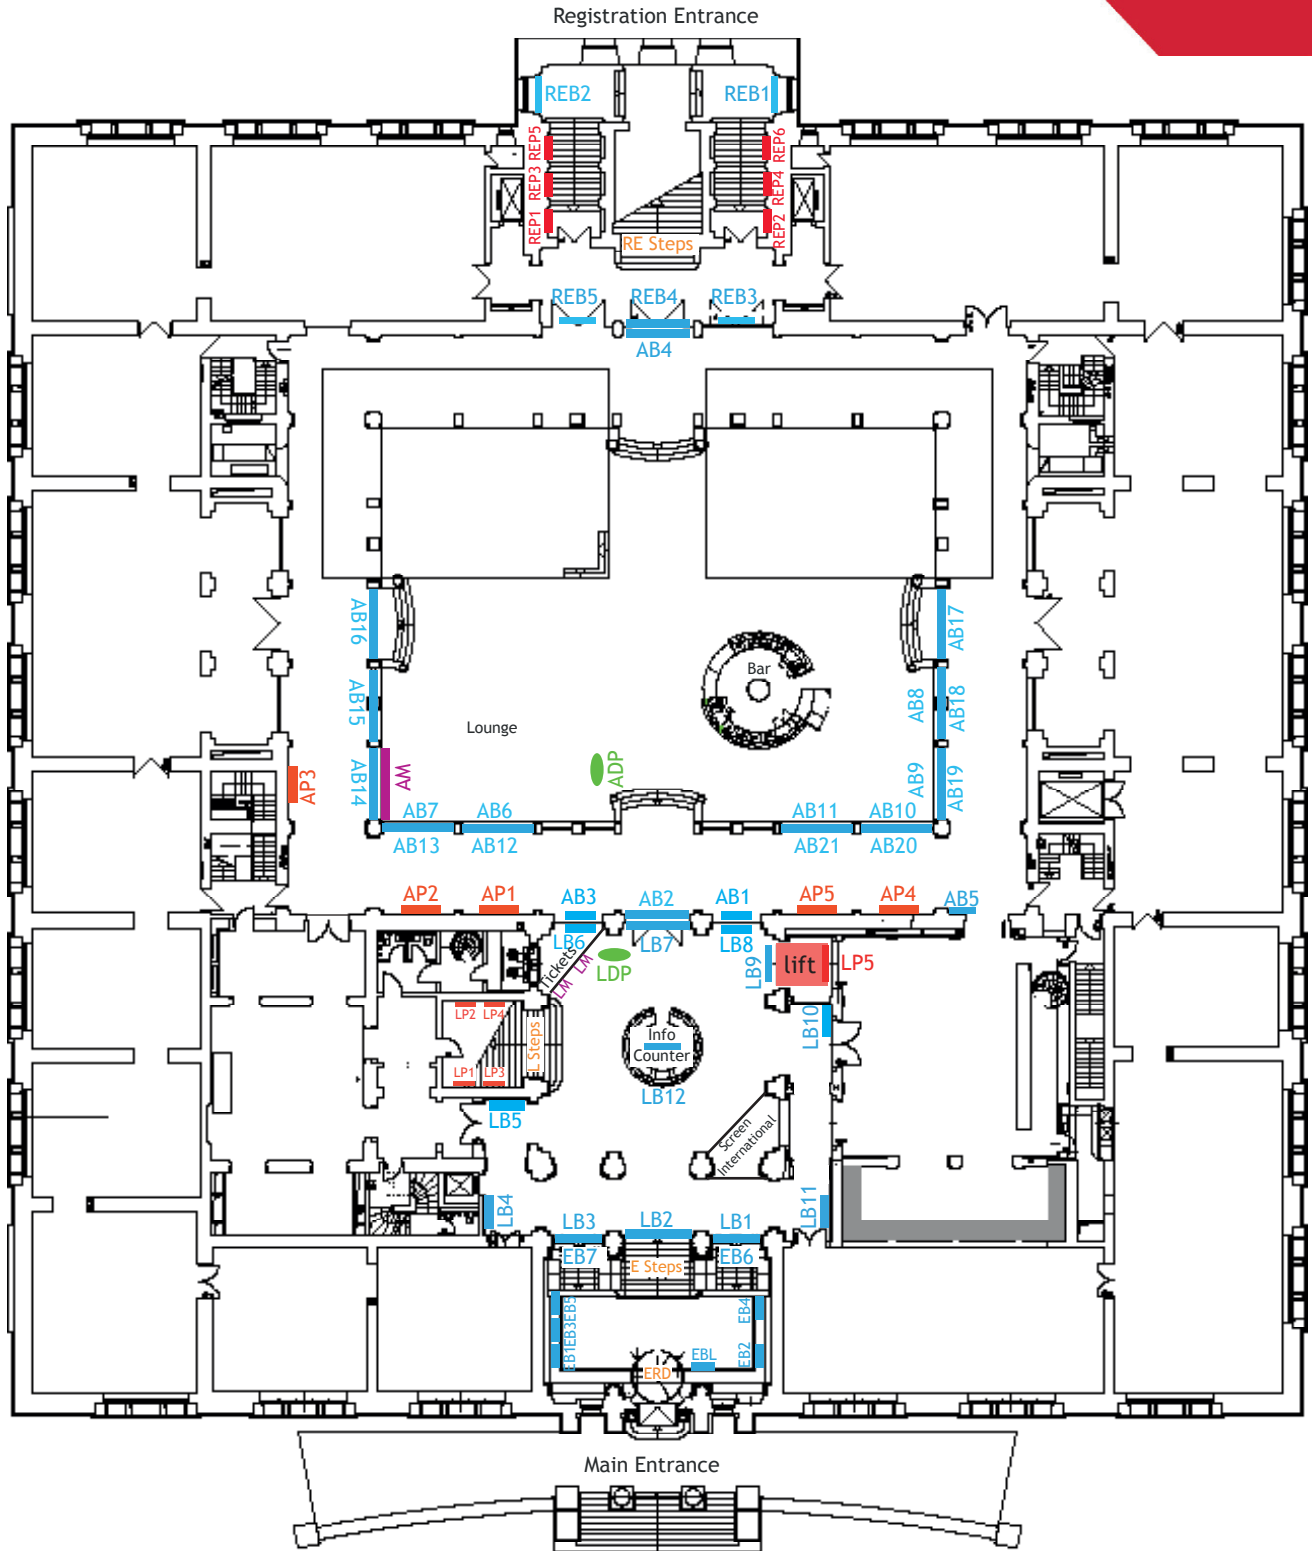

Zoo Palast Entrance
3 digital displays, left and right side

Poster (ZP)

Supply posters ready for mounting or order through the EFM.

ZP1 - ZP7

size: A0

€ 1,000

(production costs €50)

Left Entrance Market Cinemas
4 poster showcases

Right Entrance Market Cinemas
3 poster showcases

15-23 FEB 2018

■ Banner

■ Poster

■ Sticker

■ Trailer Monitor

■ Digital Poster

MGB
ground floor