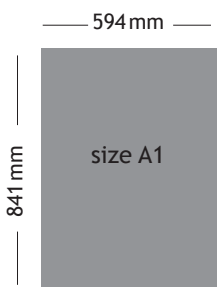

MSteps

€ 3,200
(production costs € 300)