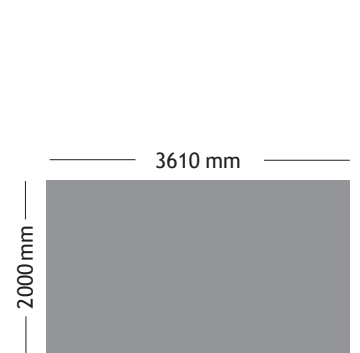

Illuminated Banner at Rotunda Balustrade facing stairs

€ 4,000
(production costs included)