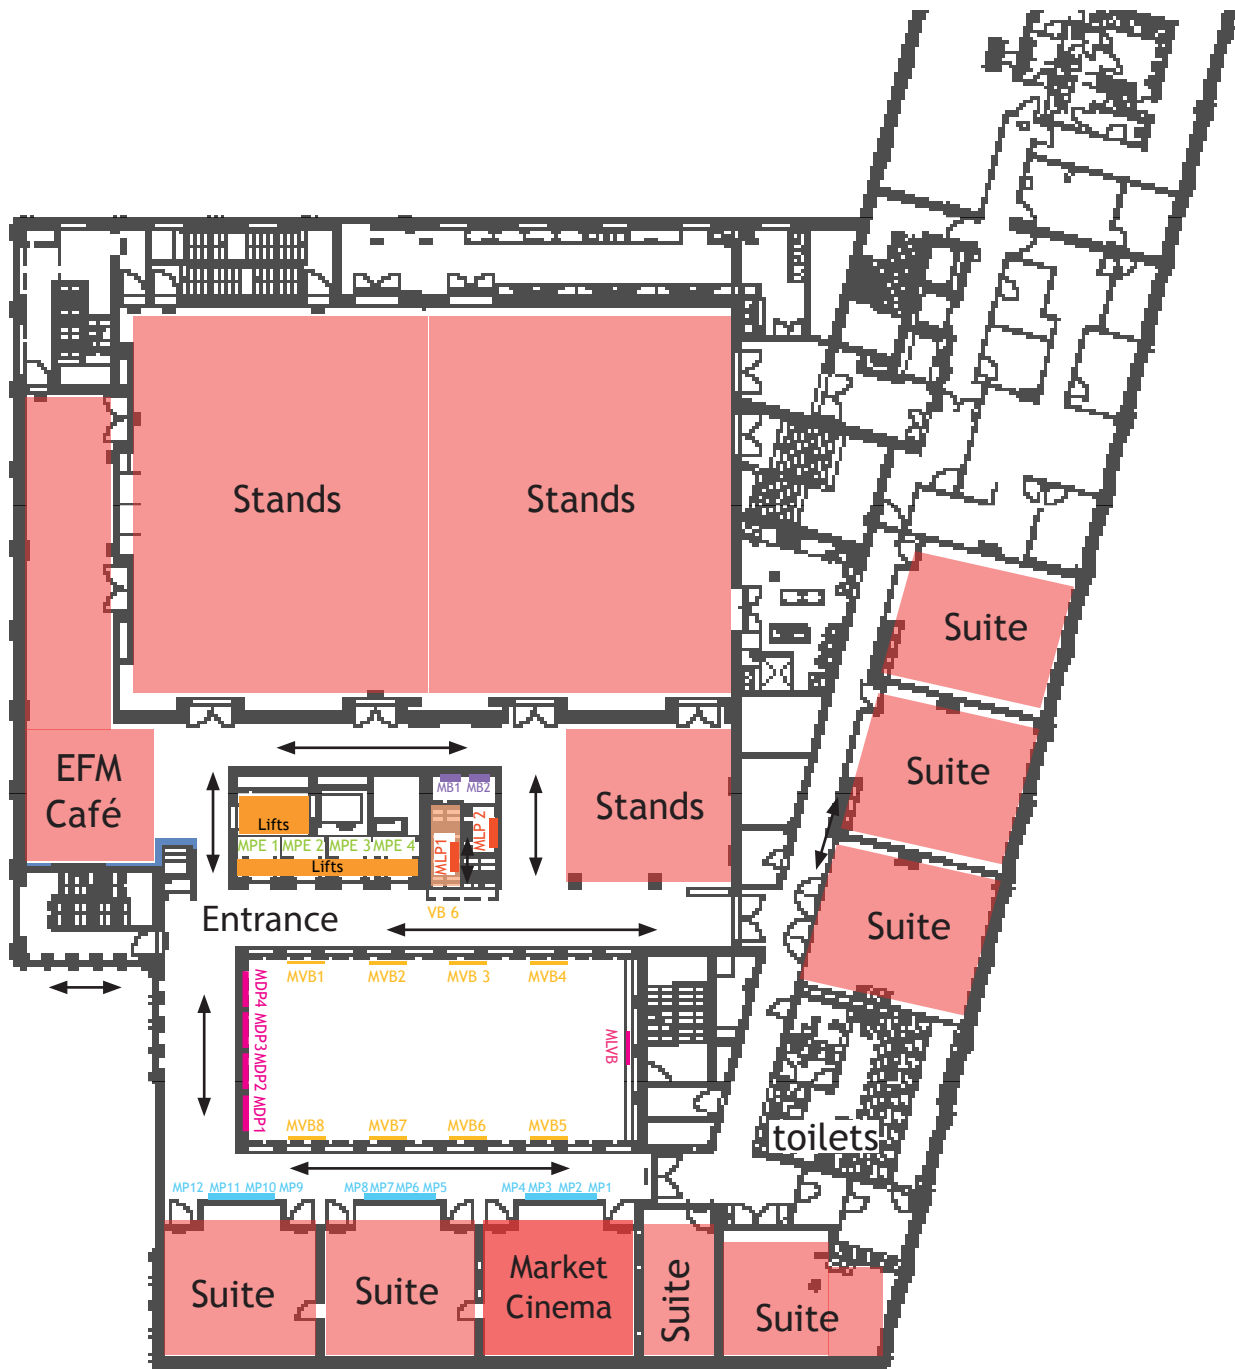

Right Entrance Market Cinemas
3 poster showcases

15-23 FEB 2018

■ Banner

■ Poster

■ Sticker

■ Trailer Monitor

■ Digital Poster

MGB
ground floor

15-23 FEB 2018

■ Banner

■ Poster

■ Sticker

■ Digital Poster

MGB
first floor

15-23 FEB 2018

15-23 FEB 2018

MLP / Large Poster
MP / Poster
MVB / Vertical Banner

MLVB / Large Vertical Banner
MB / Vertical Banner
MDP / Digital Poster

MSteps
MPE / Poster in Elevator

Marriott
first floor

15-23 FEB 2018

MB / Vertical Banner