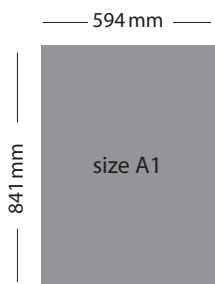

Horizontal Banner at Main Entrance

size: W 2500 x H 1400 mm

size LB2: W 3500 x H 1400 mm

€ 3,500

(production costs included)

& at Entrances to Atrium

sizes:

W 3450 x H 1400 mm

Marriott

Digital Posters (Atrium)

MDP1 - MDP4

Two monitors in rotation: € 2,500

size: 55"

resolution: 1080 x 1920 pixel, 72 dpi

format: 9:16

file format: jpeg

size: 46"

resolution: 1080 x 1920 pixel, 72 dpi

format: 9:16

file format: jpeg

Poster in Marriott Lift (MPE)

MPE 01 - MPE 04

€ 1,600

(production costs included)