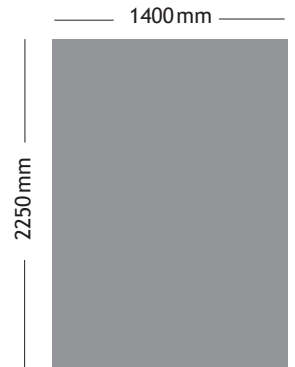

Large Banner (Atrium)

MLVB

€ 4,000

(production costs included)