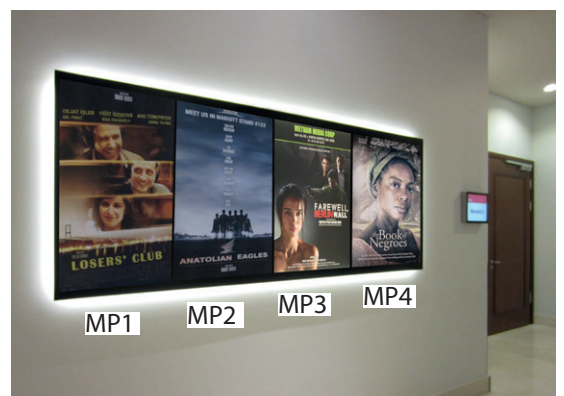

MSteps

€ 3,200
(production costs € 300)

**Poster (MP)
next to Marriott Cinema**

MP1 - MP4

The poster will be mounted on board.

€ 500
(production costs included)

15-23 FEB 2018

Digital Poster at Marriott Entrance

MDP5

Price at Marriott only:

€ 750

Price at all five locations:

€ 1,500

MGB, Marriott & CineStar on free-standing display units

CinemaxX, Zoo Palast on cinema monitors

double sided