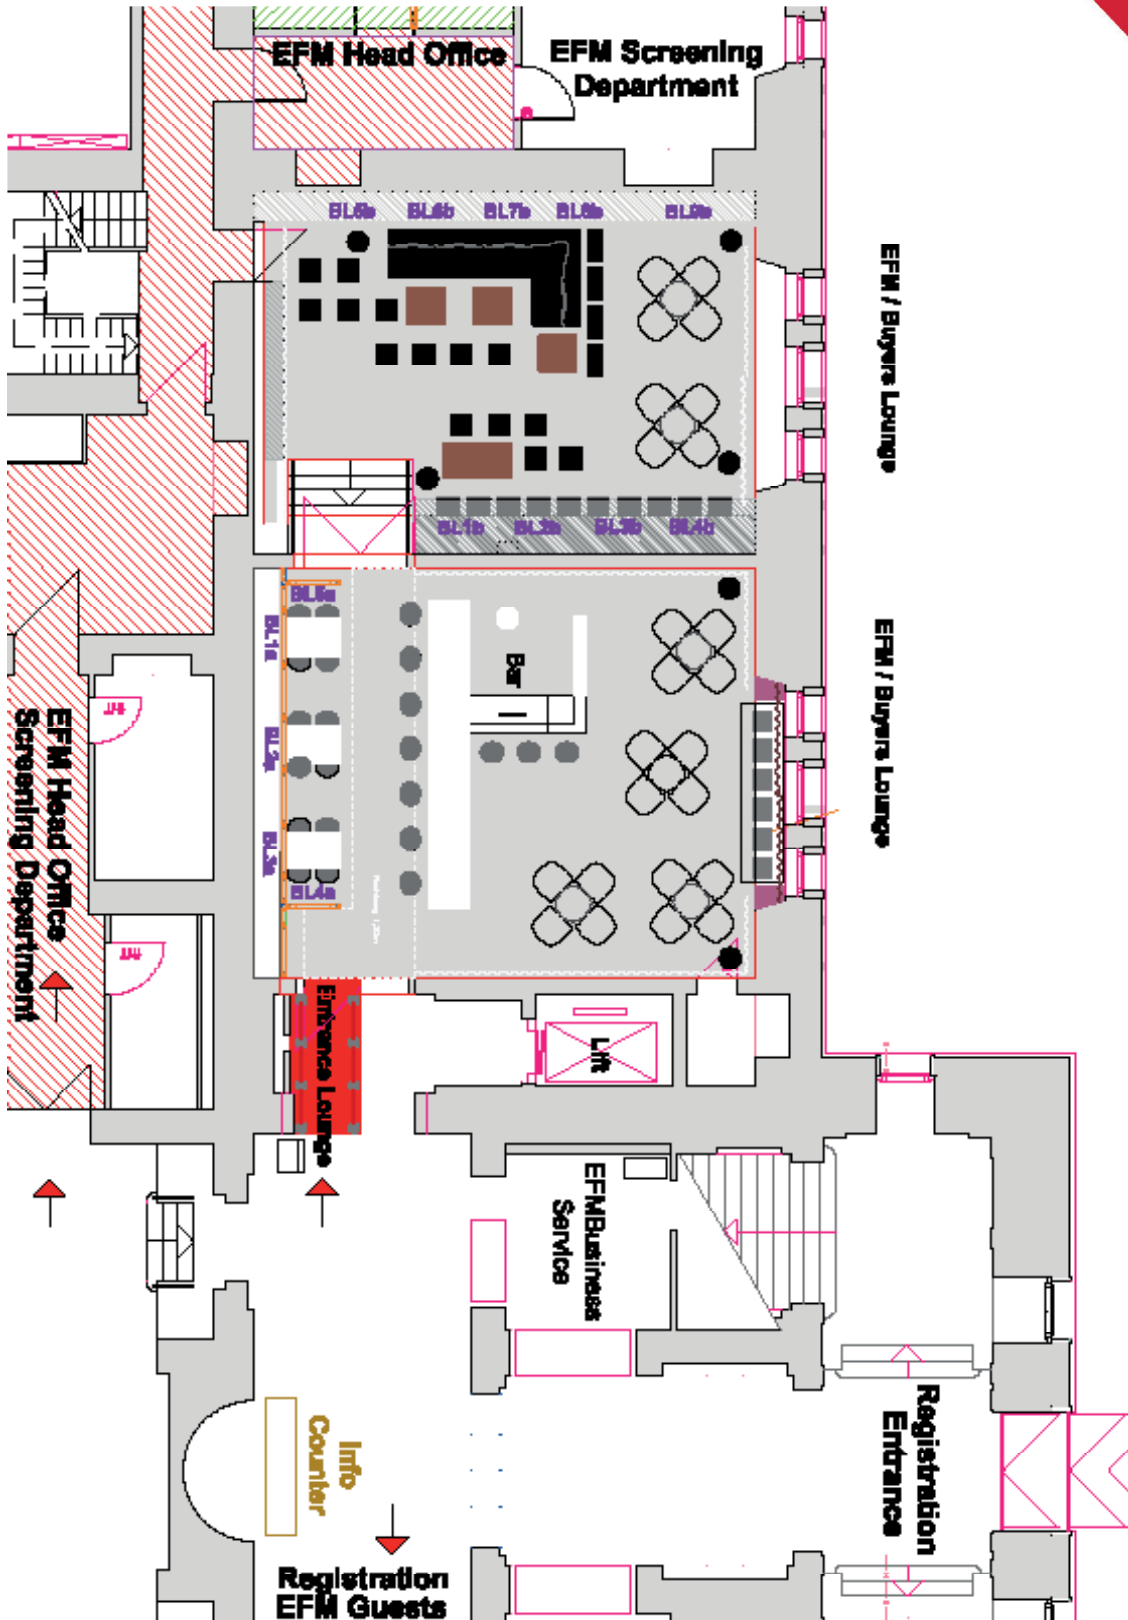

15-23 FEB 2018

Digital Poster

- RDP 1-3 at Stairs from Lobby to Rotunda
- REDP 1-4 at Registration Entrance
- LDP at Entrance to Atrium, double sided
- ADP in the Atrium, double sided
- BDP in front of MGB Cinema
- REDP5 at Registration

Right Entrance Market Cinemas
3 poster showcases

15-23 FEB 2018

■ Banner

■ Poster

■ Sticker

■ Trailer Monitor

■ Digital Poster

MGB
ground floor

15-23 FEB 2018

■ Banner

■ Poster

■ Sticker

■ Digital Poster

MGB
first floor

15-23 FEB 2018

15-23 FEB 2018

MLP / Large Poster
MP / Poster
MVB / Vertical Banner

MLVB / Large Vertical Banner
MB / Vertical Banner
MDP / Digital Poster

MSteps
MPE / Poster in Elevator

Marriott
first floor

15-23 FEB 2018

MB / Vertical Banner