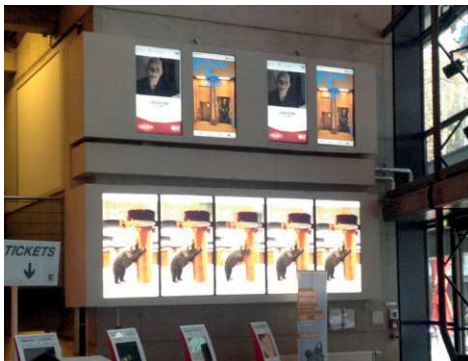

15-23 FEB 2018

ADVERTISING SPACES

To book space, please contact our advertising department: efm-advertising@berlinale.de

Banner & Digital Displays at CinemaxX

CinemaxX Market Cinema Entrance and Stairs: basement to ground floor & ground to first floor

CinemaxX Entrance digital displays

CinemaxX Market Cinema Entrance digital displays

prices upon request

Screen in front of market cinemas
Screen: S1

1 minute loop x 10 secs
format: 4:3
resolution: 1024 x 768 pixel
file H264 / MPG 4