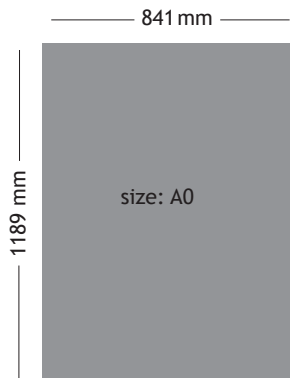

MGB Buyers Lounge

Buyers Lounge Upper Level

Poster
BL1a - BL5a