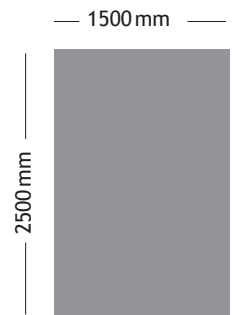

Illuminated Banner at Main Entrance

€ 5,000
(production costs included)