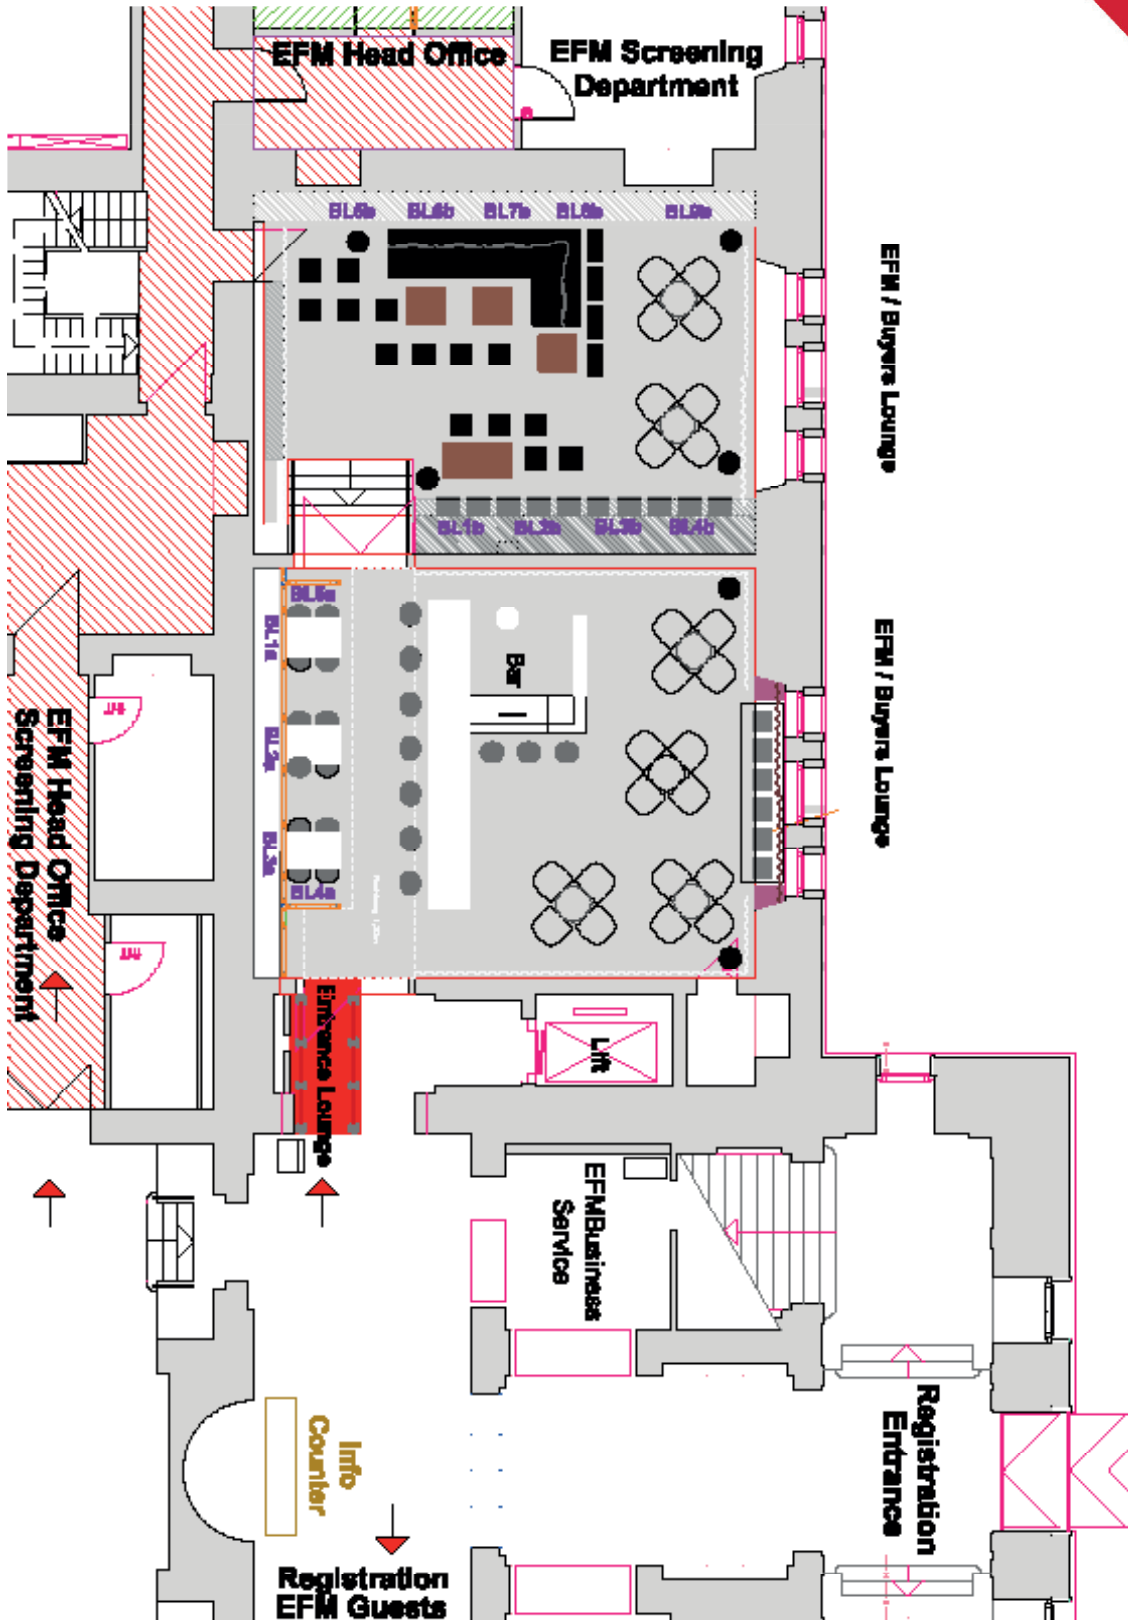

### Digital Poster

- RDP 1-3 at Stairs from Lobby to Rotunda
- REDP 1-4 at Registration Entrance
- LDP at Entrance to Atrium, double sided
- ADP in the Atrium, double sided
- BDP in front of MGB Cinema
- REDP5 at Registration

### Buyers Lounge Upper Level

Poster  
BL1a - BL5a

■ Digital Poster

MGB  
ground floor

15-23 FEB 2018

■ Banner

■ Poster

■ Sticker

■ Digital Poster

MGB  
first floor

15-23 FEB 2018

BL a  
BL b / Poster

MGB  
Buyers Lounge