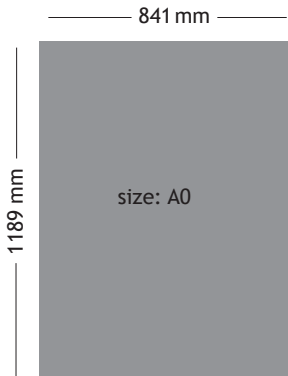

size ERD2: W 1590 x H 685 mm

€ 700 per Panel or € 1000 for both sides

(production costs for each sticker € 58)

Horizontal Banner at Main Entrance

size: W 2500 x H 1400 mm

size LB2: W 3500 x H 1400 mm

€ 3,500

size: 46”  
 resolution: 1080 x 1920 pixel, 72 dpi  
 format: 9:16  
 file format: jpeg

Price per poster in rotation, at MGB only:  
 € 750

Price per poster in rotation, at all five locations:  
 € 1,500

### Entrance MGB Cinema

BM

resolution 1920 x 1080 pixel

format 16:9

file H264 / MPG 4

PAL

€ 750 per minute trailer or promo reel

15-23 FEB 2018

Poster inside MGB Lift

size: W 841 x H 1189 mm

€ 1,600  
(production costs included)

Large Poster  
at various locations

Supply posters ready for mounting or order through the EFM.

€ 1,100  
(production costs included)