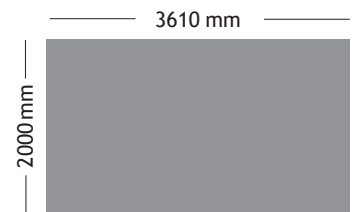

Illuminated Banner at Rotunda Balustrade facing stairs

€ 4,000
(production costs included)