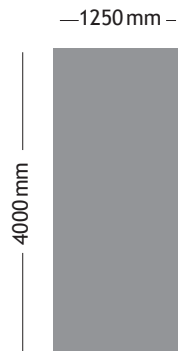

Vertical Banner at various locations

€ 3,275
(production costs included)