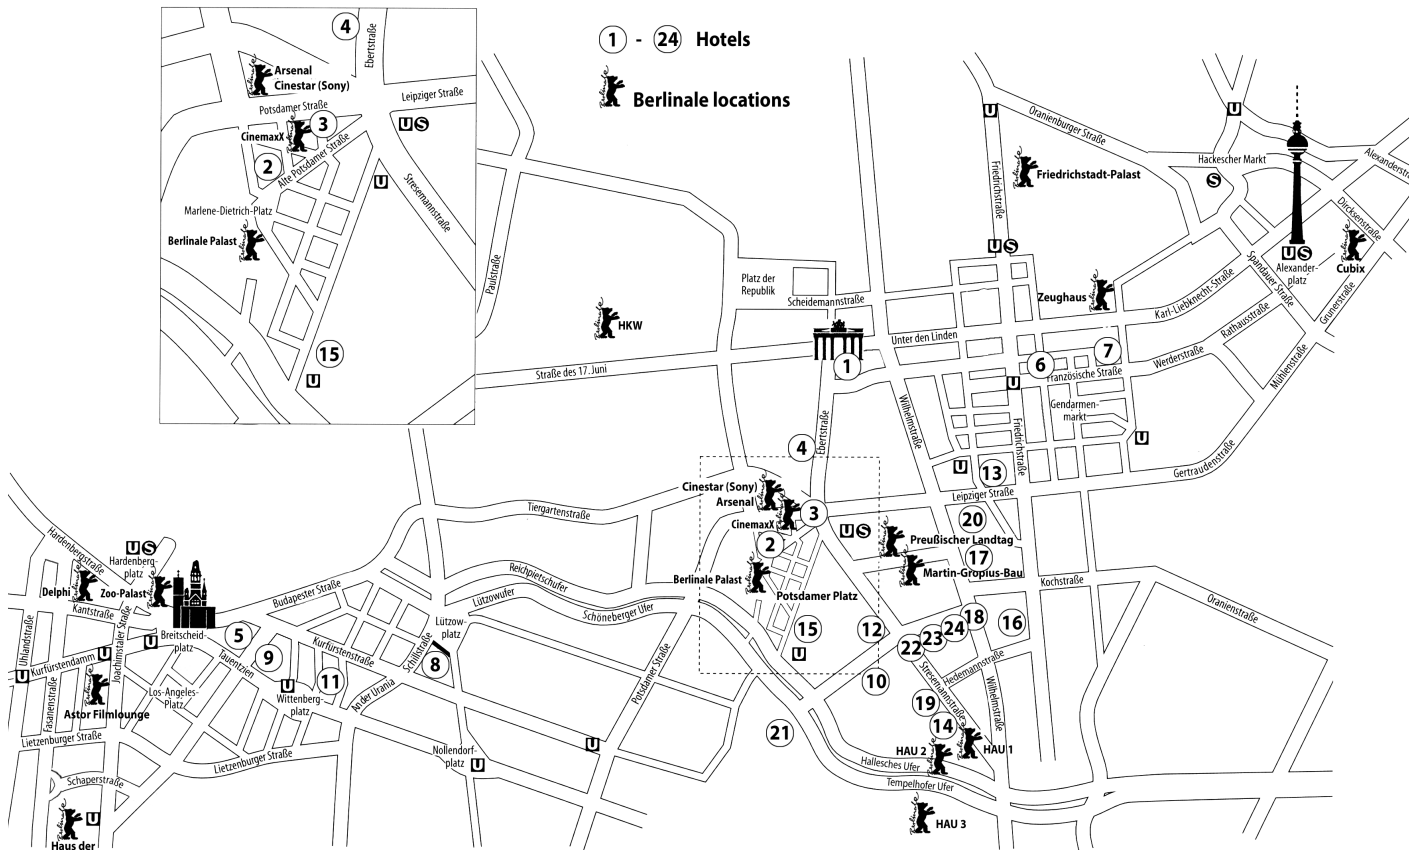

69

Internationale Filmfestspiele Berlin 07.–17.02.19

Lageplan der Partnerhotels der Berlinale 2019

Map of the partner hotels of the Berlinale 2019

Legende/Legend

- | | |
|--|---|
| ① Hotel ADLON Kempinski Berlin ***** Superior | ⑬ NH COLLECTION BERLIN MITTE **** Superior |
| ② Grand HYATT Berlin ***** Superior | ⑭ NH BERLIN POTSDAMER PLATZ **** |
| ③ The MANDALA Hotel ***** | ⑮ SCANDIC Berlin POTSDAMER PLATZ **** |
| ④ Berlin MARRIOTT Hotel ***** | ⑯ SELECT Hotel Berlin Mitte CHECKPOINT CHARLIE **** |
| ⑤ Hotel PALACE Berlin ***** | ⑰ SELECT Hotel Berlin Mitte THE WALL **** |
| ⑥ REGENT Berlin ***** Superior | ⑱ relexa hotel STUTTGARTER HOF **** |
| ⑦ Hotel de ROME ***** Superior | ⑲ Holiday Inn EXPRESS Berlin City Centre *** |
| ⑧ Hotel BERLIN, BERLIN **** Superior | ⑳ Hotel GAT POINT CHARLIE *** |
| ⑨ CROWNE PLAZA Berlin CITY CENTRE **** Superior | ㉑ MERCURE Hotel Berlin–Mitte *** |
| ⑩ CROWNE PLAZA Berlin POTSDAMER PLATZ **** Superior | ㉒ NOVOTEL SUITES Berlin City Potsdamer Platz *** Superior |
| ⑪ Golden Tulip Berlin – Hotel HAMBURG **** | ㉓ IBIS Berlin City Potsdamer Platz ** Superior |
| ⑫ MÖVENPICK Hotel Berlin ***** Superior | ㉔ IBIS BUDGET Berlin City Potsdamer Platz * |