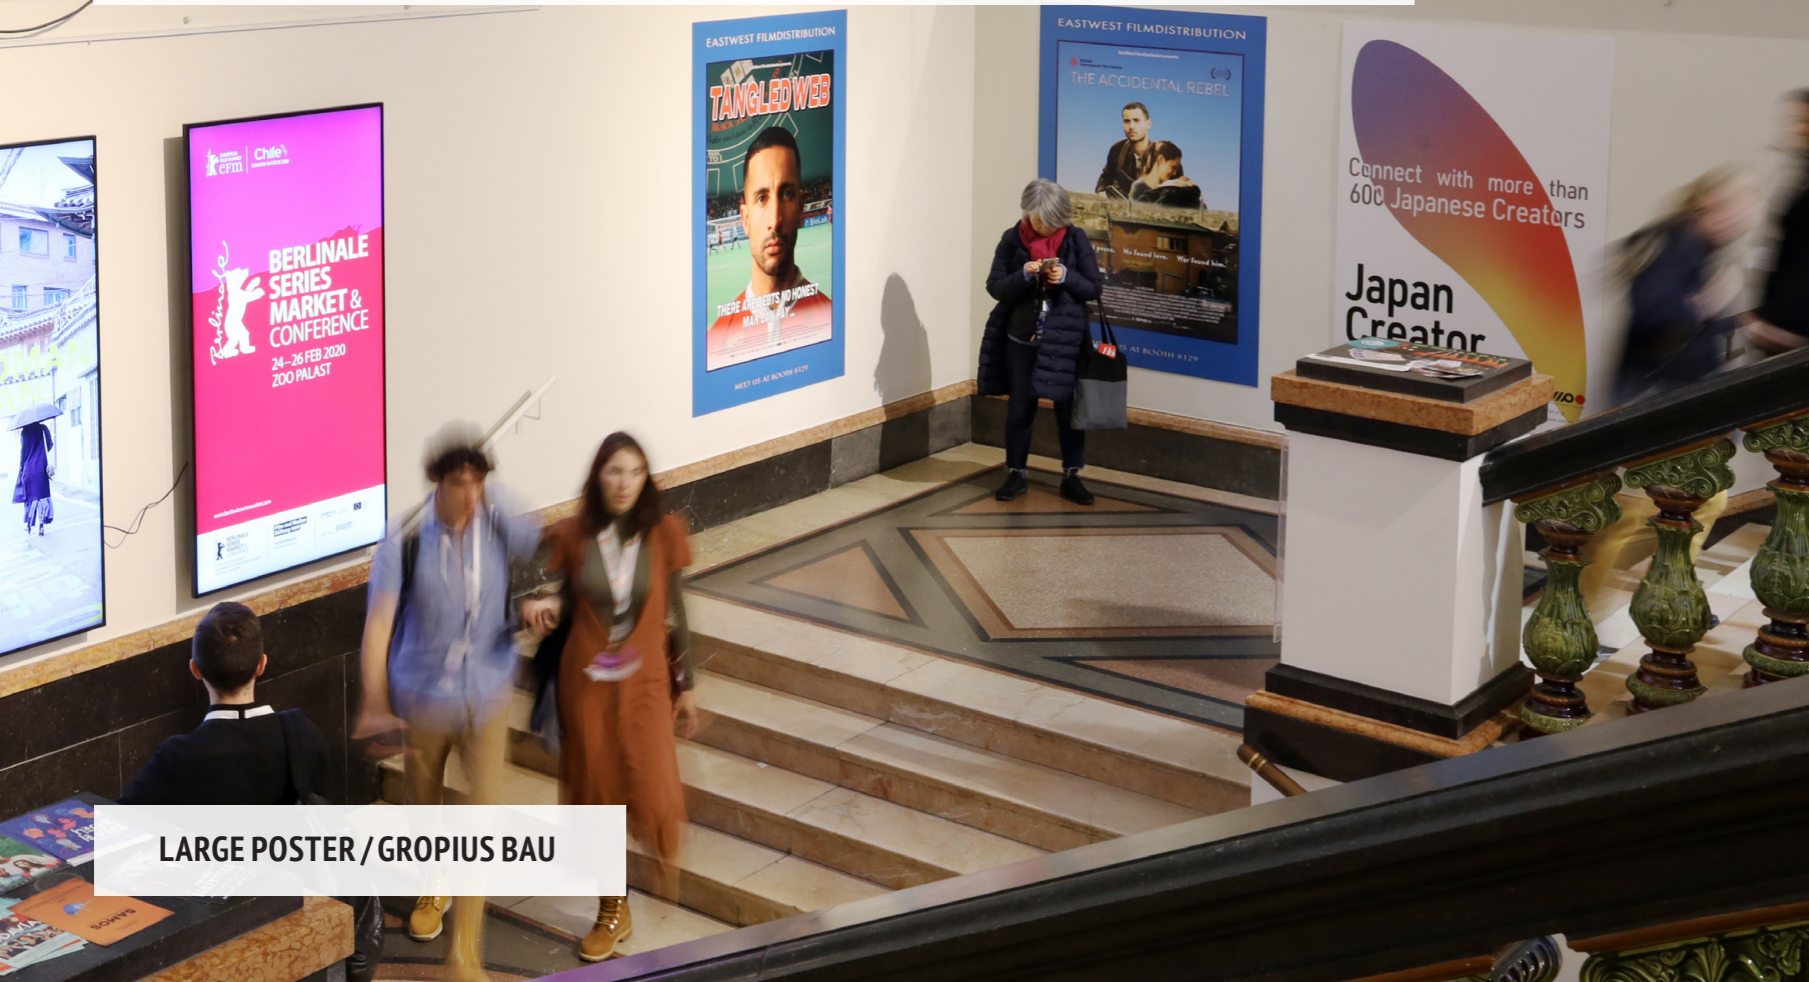

EXPLORE.
CONNECT.
DO BUSINESS.

11-18 FEB 2021

EUROPEAN
FILM MARKET
IT ALL STARTS
HERE

**HYBRID EFM 2021:
PARTICIPATE ON-SITE & ONLINE**

HORIZONTAL BANNER / GROPIUS BAU

FLOOR LEVEL BANNER / GROPIUS BAU

VERTICAL BANNER / GROPIUS BAU

SPECIAL BANNER / CINEMAXX

BANNERS

VERTICAL & HORIZONTAL BANNER / GROPIUS BAU

VERTICAL BANNER / GROPIUS BAU

ILLUMINATED BANNER / GROPIUS BAU

POSTERS & STICKERS

LARGE POSTER / GROPIUS BAU

LIFT POSTER / GROPIUS BAU