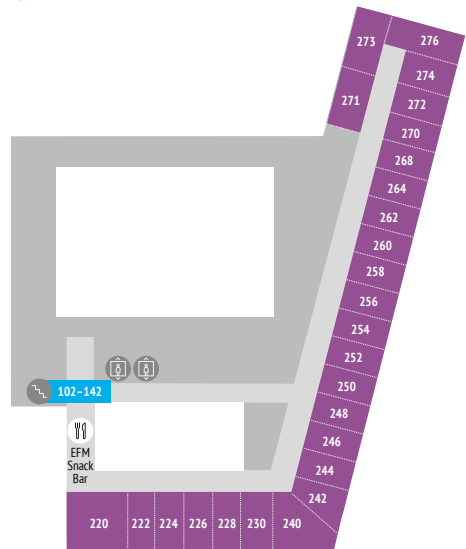

## 10TH FLOOR

OFFICES 1001-1056  
SUITE 1020-1030

## 1ST FLOOR

SUITES 102-107, STANDS 108-142

22 MARRIOTT STUDIO

23 EFM Office 101

24 Technical Services

25 EFM Café & Wardrobe

## 2ND FLOOR

OFFICES 220-276